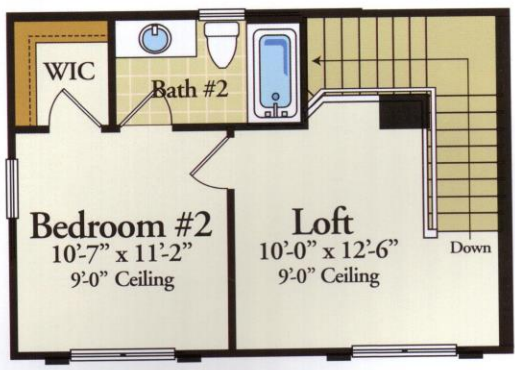

Solivita
FOR SALE
 Charles Rutenberg Realty
 Al Alvarez - SolivitaSales.com
407-414-8514

NAPOLI

First floor A/C area 1,503 Sq. Ft.
 Second floor A/C area ... 367 Sq. Ft.

 Total A/C area 1,870 Sq. Ft.
 Covered Entry 28 Sq. Ft.
 Garage 316 Sq. Ft.
 Covered Patio 114 Sq. Ft.

 Total Under Cover 2,328 Sq. Ft.

A two-story floor plan that lives like a one story with two bedrooms, two and a half baths, great room, loft, den/media room, one-car garage with golf cart bay