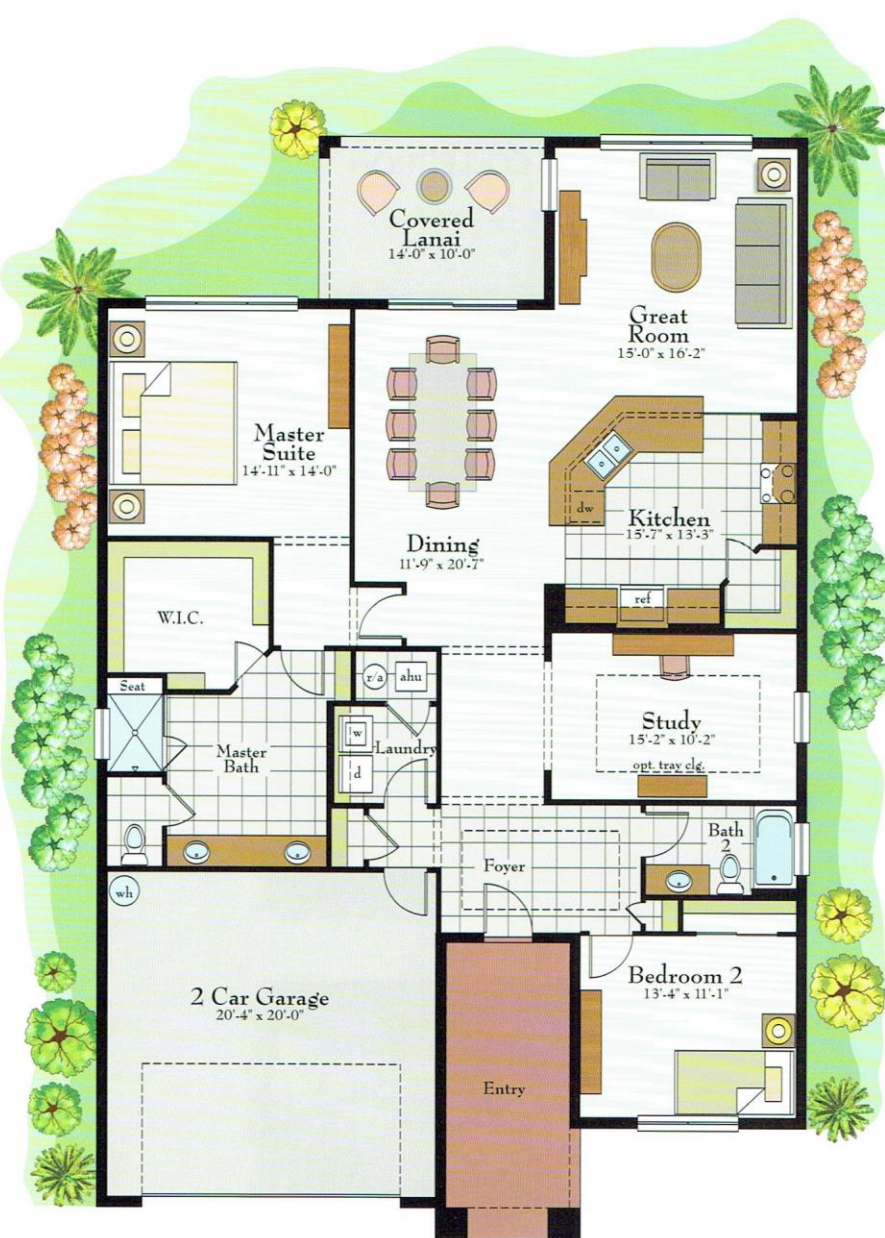

CALABRIA

Solivita
FOR SALE
Charles Rutenberg Realty
Al Alvarez - SolivitaSales.com
407-414-8514

See reverse side for floorplan and options.

CALABRIA

1,968 LIVING AREA SQ. FT. • 2,701 TOTAL SQ. FT. • 2 BEDS + STUDY • 2 BATHS
2-CAR GARAGE

FLOORPLAN

FLOORPLAN OPTIONS

Solivita
FOR SALE
 Charles Rutenberg Realty
 Al Alvarez - SolivitaSales.com
407-414-8514