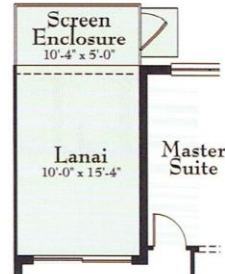

AVELLINO

Solivita
FOR SALE
Charles Rutenberg Realty
Al Alvarez - SolivitaSales.com
407-414-8514

See reverse side for floorplan.

AVELLINO

1,481 LIVING AREA SQ. FT. • 1,992 TOTAL SQ. FT. • 2 BEDS + STUDY • 2 BATHS
1-CAR GARAGE + GOLF CART GARAGE

FLOORPLAN

FLOORPLAN OPTIONS

Opt. 10'-4"x5' Lanai

Opt. Laundry Tub at Garage

Opt. Gate and Wall at Courtyard

Opt. Atrium Door at Living Room

Opt. Double Door at Study

Solivita
FOR SALE
 Charles Rutenberg Realty
 Al Alvarez - SolivitaSales.com
407-414-8514