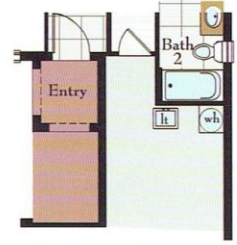

AVELLINO

Solivita
FOR SALE
Charles Rutenberg Realty
Al Alvarez - SolivitaSales.com
407-414-8514

See reverse side for floorplan.

AVELLINO

1,481 LIVING AREA SQ. FT. • 1,992 TOTAL SQ. FT. • 2 BEDS + STUDY • 2 BATHS
1-CAR GARAGE + GOLF CART GARAGE

FLOORPLAN

FLOORPLAN OPTIONS

Opt. 10'-4"x5' Lanai

Opt. Laundry Tub at Garage

Opt. Gate and Wall at Courtyard

Opt. Atrium Door at Living Room

Opt. Double Door at Study

Solivita
FOR SALE
 Charles Rutenberg Realty
 Al Alvarez - SolivitaSales.com
407-414-8514