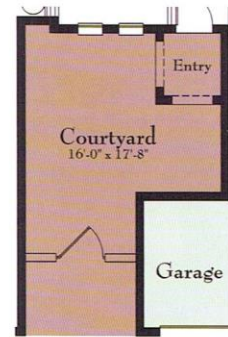

AVELLINO

Solivita
FOR SALE
Charles Rutenberg Realty
Al Alvarez - SolivitaSales.com
407-414-8514

See reverse side for floorplan.

AVELLINO

1,481 LIVING AREA SQ. FT. • 1,992 TOTAL SQ. FT. • 2 BEDS + STUDY • 2 BATHS
1-CAR GARAGE + GOLF CART GARAGE

FLOORPLAN

FLOORPLAN OPTIONS

Opt. 10'-4"x5' Lanai

Opt. Laundry Tub at Garage

Opt. Gate and Wall at Courtyard

Opt. Atrium Door at Living Room

Opt. Double Door at Study

Solivita
FOR SALE
 Charles Rutenberg Realty
 Al Alvarez - SolivitaSales.com
407-414-8514