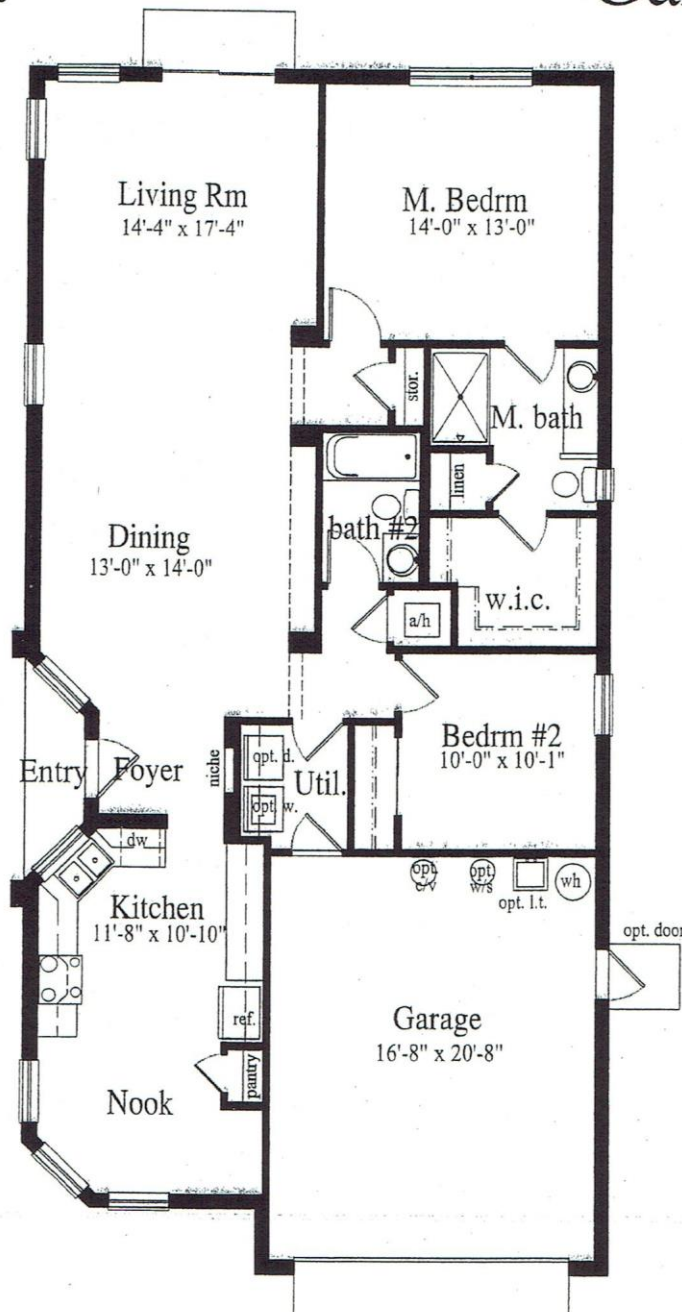

The Tavernier

1400 sq. ft.

Floor Plan

Garage Right

Solivita
FOR SALE
Charles Rutenberg Realty
Al Alvarez - SolivitaSales.com
407-414-8514