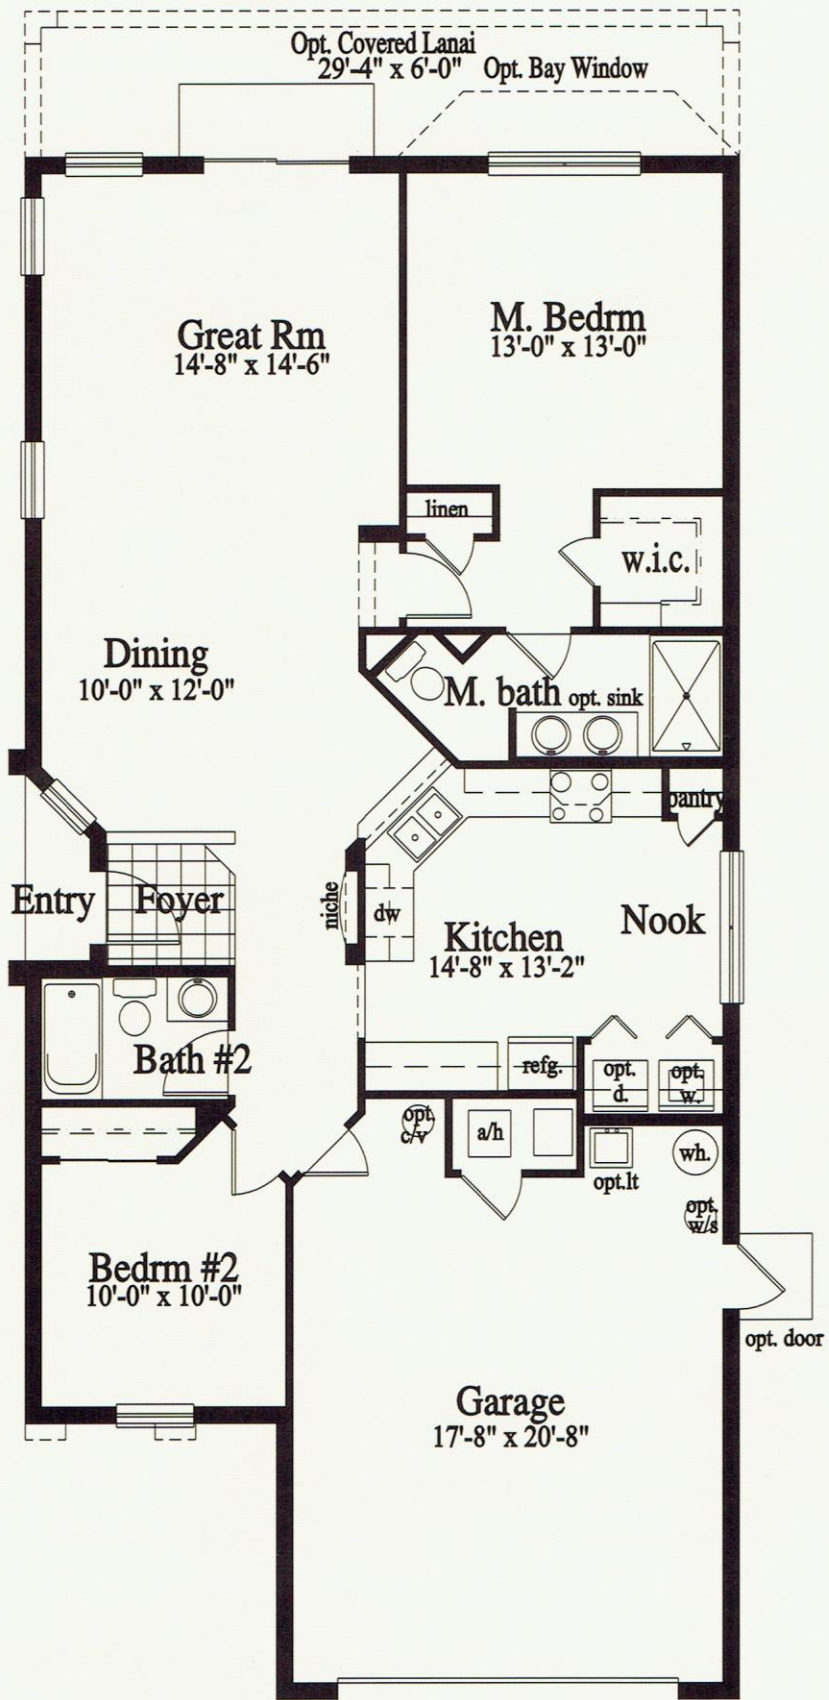

Solivita  
**FOR SALE**  
 Charles Rutenberg Realty  
 Al Alvarez - SolivitaSales.com  
 407-414-8514

1278 Sq. Ft.

Marathon

1,278 Square Feet of Living Area

- 2 Bedrooms
- 2 Bath
- Oversized 1 Car Garage