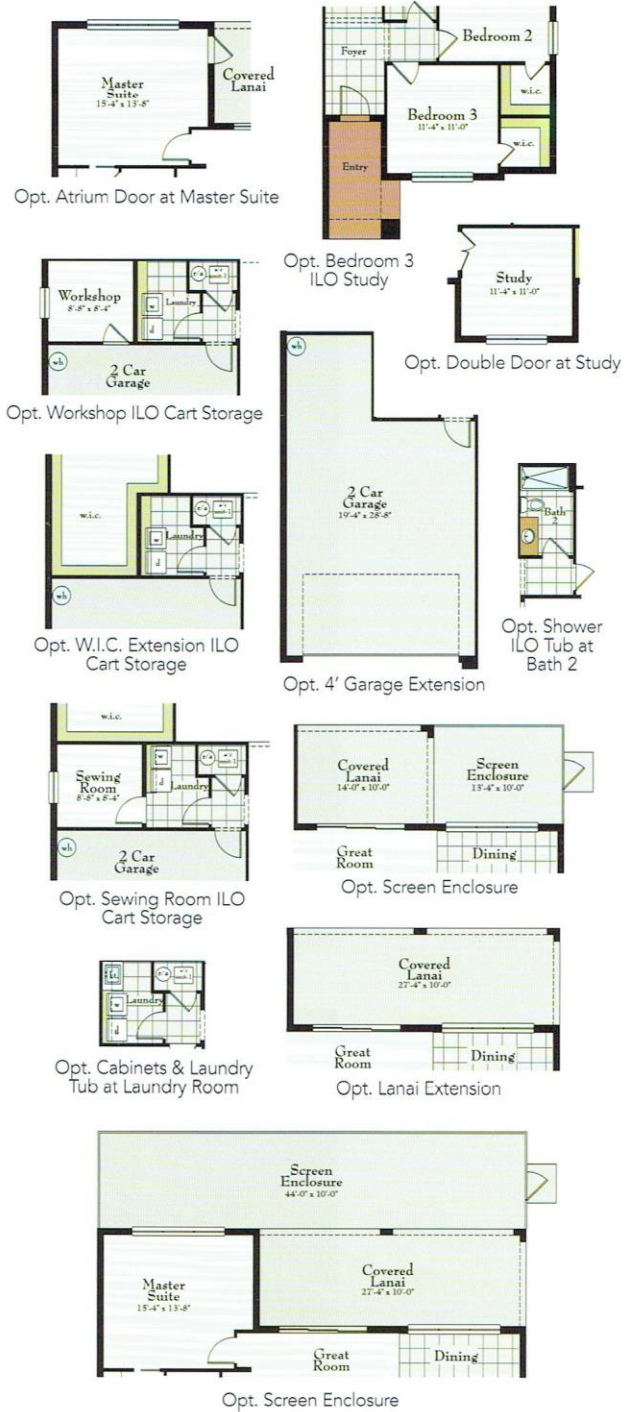

CABELLA

Solivita
FOR SALE
Charles Rutenberg Realty
Al Alvarez - SolivitaSales.com
407-414-8514

See reverse side for floorplan and options.

CABELLA

1,707 LIVING AREA SQ. FT. • 2,429 TOTAL SQ. FT. • 2 BEDS + STUDY • 2 BATHS
2-CAR EXTENDED GARAGE

FLOORPLAN

FLOORPLAN OPTIONS

Solivita
FOR SALE
 Charles Rutenberg Realty
 Al Alvarez - SolivitaSales.com
407-414-8514