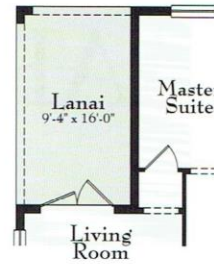

AMARO

Solivita
FOR SALE
Charles Rutenberg Realty
Al Alvarez - SolivitaSales.com
407-414-8514

See reverse side for floorplan.

AMARO

1,361 LIVING AREA SQ. FT. • 1,995 TOTAL SQ. FT. • 2 BEDS • 2 BATHS
1-CAR GARAGE + GOLF CART GARAGE

FLOORPLAN

FLOORPLAN OPTIONS

Opt. Atrium Door at Living Room

Opt. 9'-6" x 5' Screen Enclosure

Opt. Laundry Tub at Garage

Opt. Courtyard

Solivita
FOR SALE
 Charles Rutenberg Realty
 Al Alvarez - SolivitaSales.com
407-414-8514