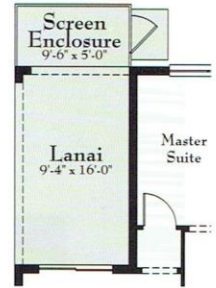

AMARO

Solivita
FOR SALE
Charles Rutenberg Realty
Al Alvarez - SolivitaSales.com
407-414-8514

See reverse side for floorplan.

AMARO

1,361 LIVING AREA SQ. FT. • 1,995 TOTAL SQ. FT. • 2 BEDS • 2 BATHS
1-CAR GARAGE + GOLF CART GARAGE

FLOORPLAN

FLOORPLAN OPTIONS

Opt. Atrium Door at Living Room

Opt. 9'-6" x 5' Screen Enclosure

Opt. Laundry Tub at Garage

Opt. Courtyard

Solivita
FOR SALE
 Charles Rutenberg Realty
 Al Alvarez - SolivitaSales.com
407-414-8514