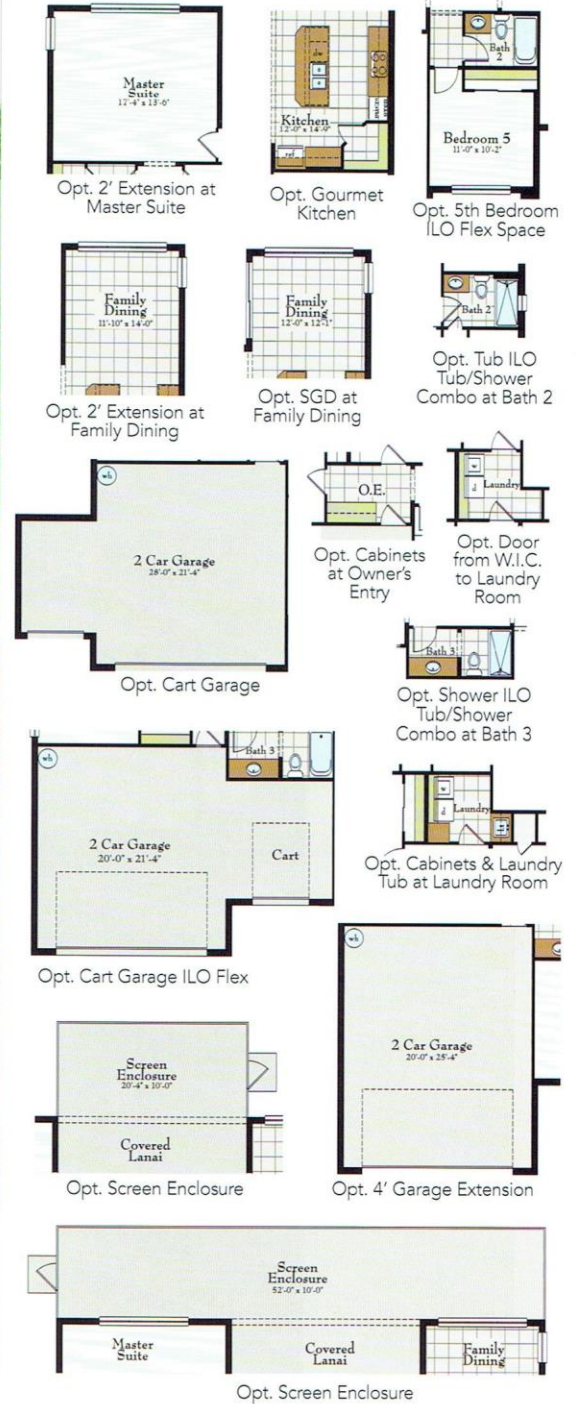

SORANO

Solivita
FOR SALE
Charles Rutenberg Realty
Al Alvarez - SolivitaSales.com
407-414-8514

See reverse side for floorplan and options.

SORANO

2,432 LIVING AREA SQ. FT. • 3,194 TOTAL SQ. FT. • 4 BEDS + FLEX ROOM • 3 BATHS
2-CAR GARAGE

FLOORPLAN

FLOORPLAN OPTIONS

Solivita
FOR SALE
 Charles Rutenberg Realty
 Al Alvarez - SolivitaSales.com
407-414-8514