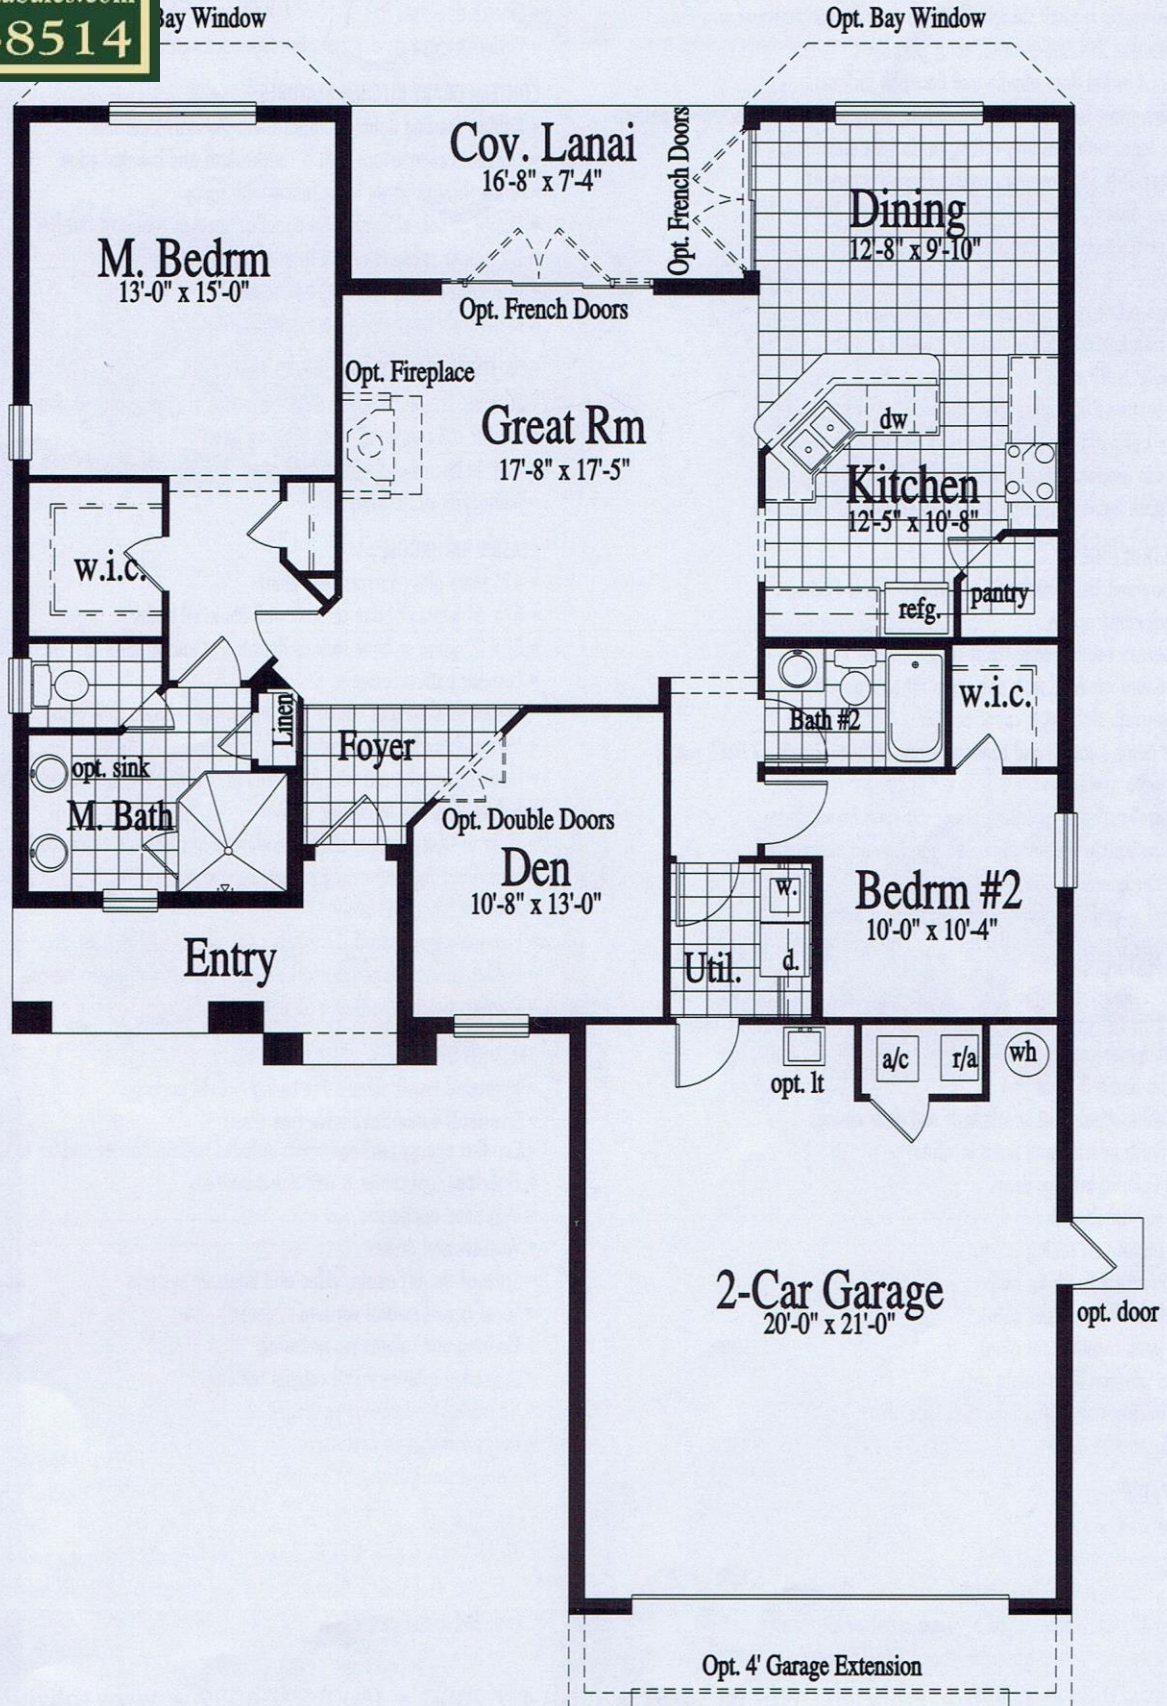

Solivita

FOR SALE

Charles Rutenberg Realty

Al Alvarez - SolivitaSales.com

407-414-8514

1545 Sq. Ft.

Port Royal

1,545 Square Feet of Living Area

- 2 Bedrooms
- 2 Baths
- Den
- 2 Car Garage