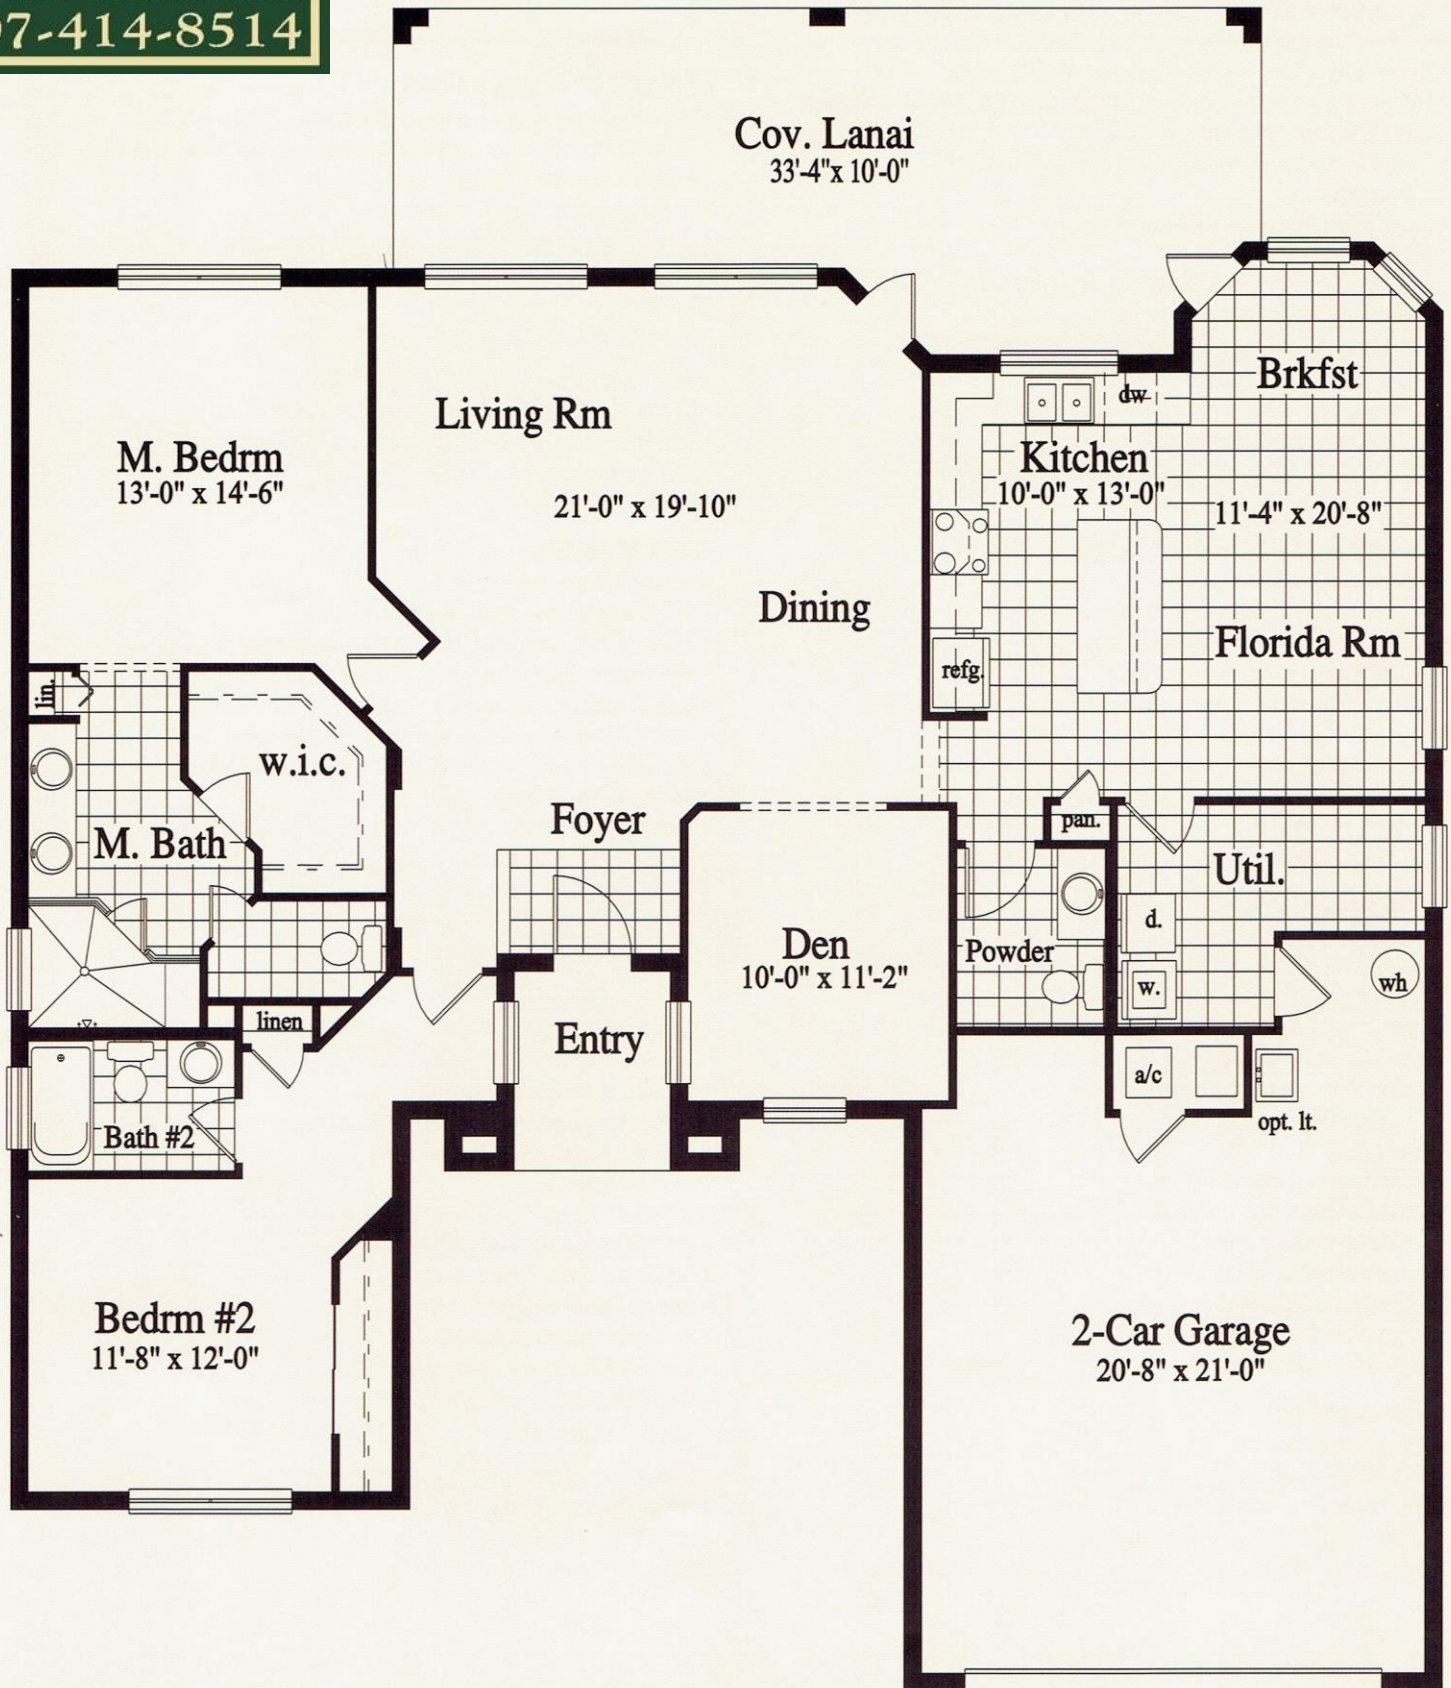

Solivita
FOR SALE
 Charles Rutenberg Realty
 Al Alvarez - SolivitaSales.com
 407-414-8514

1876 Sq. Ft.

Palm Island

1,876 Square Feet of Living Area

- 2 Bedrooms
- 2 1/2 Baths
- Den
- 2 Car Garage