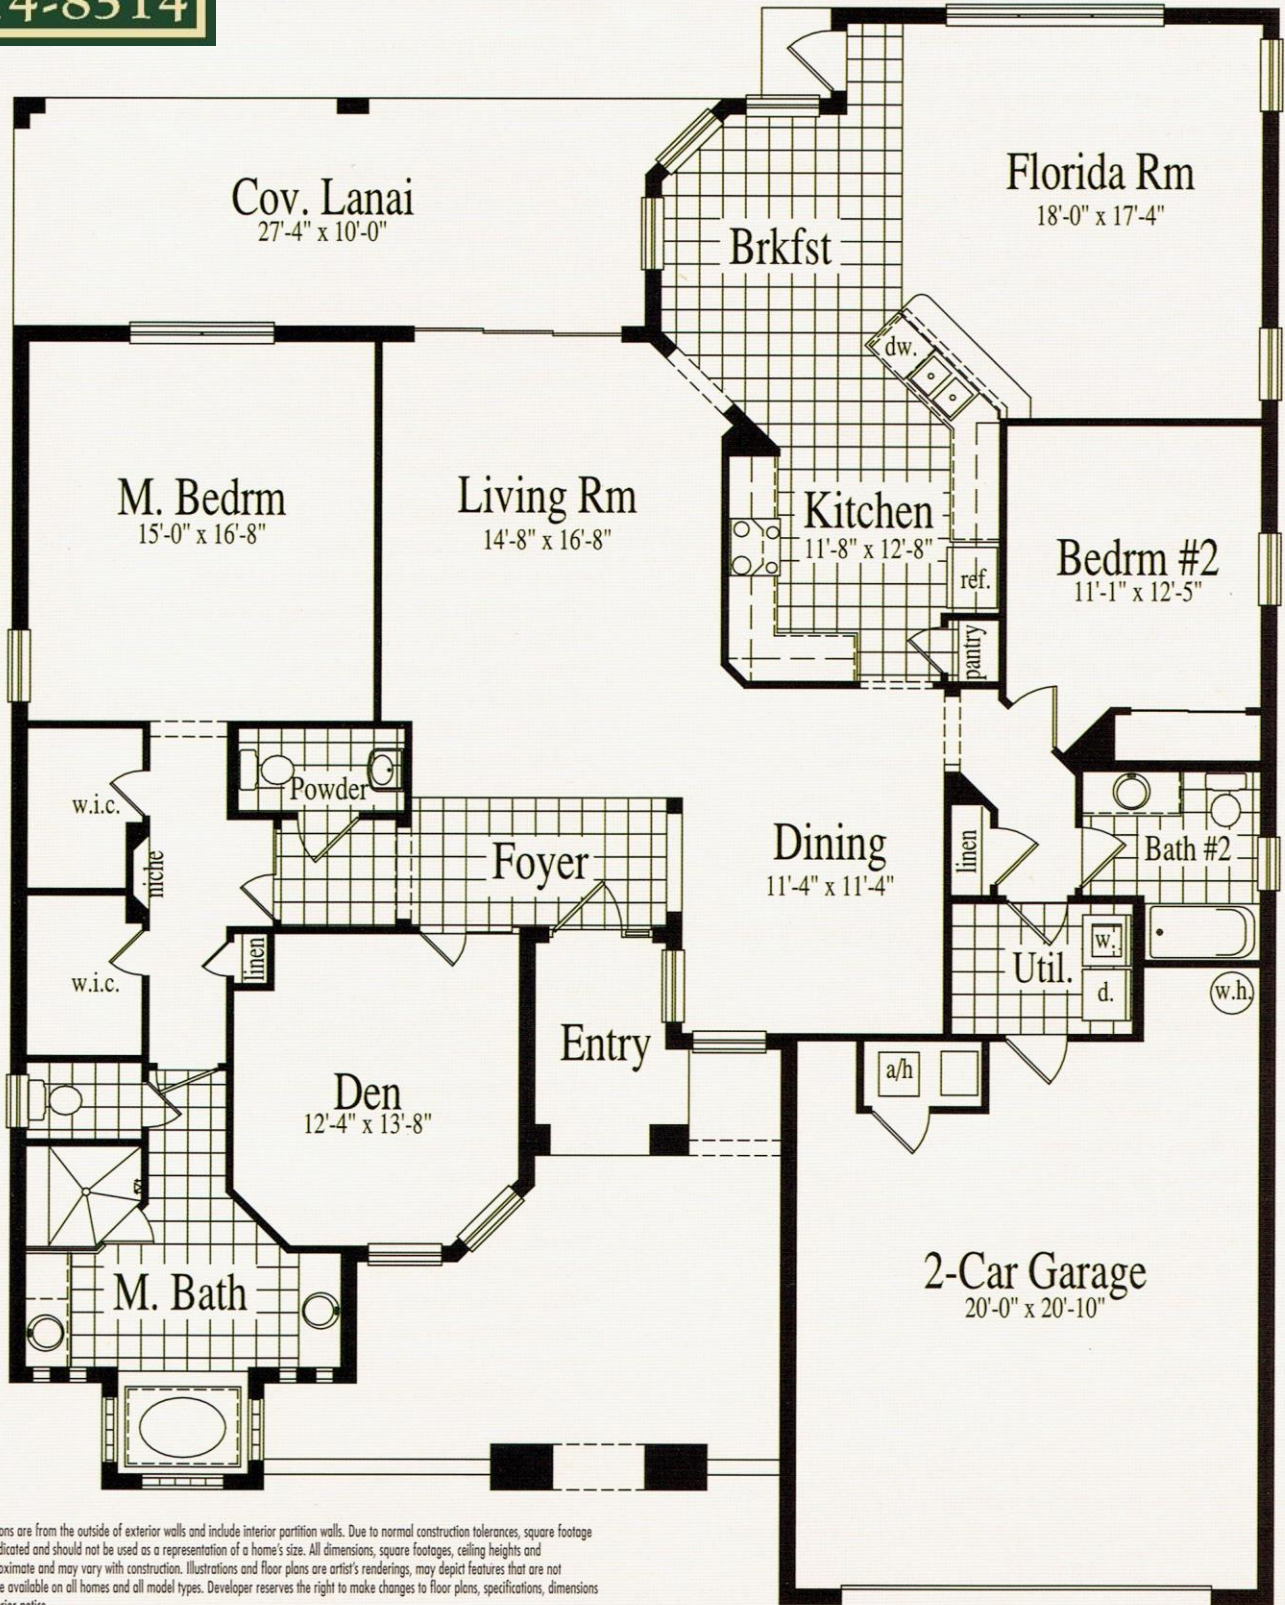

Solivita
FOR SALE
Charles Rutenberg Realty
Al Alvarez - SolivitaSales.com
407-414-8514

2342 Sq. Ft

Coconut Grove

2,342 Square Feet of Living Area

- 2 Bedrooms
- 2 1/2 Baths
- Den
- Florida Room
- 2 Car Garage