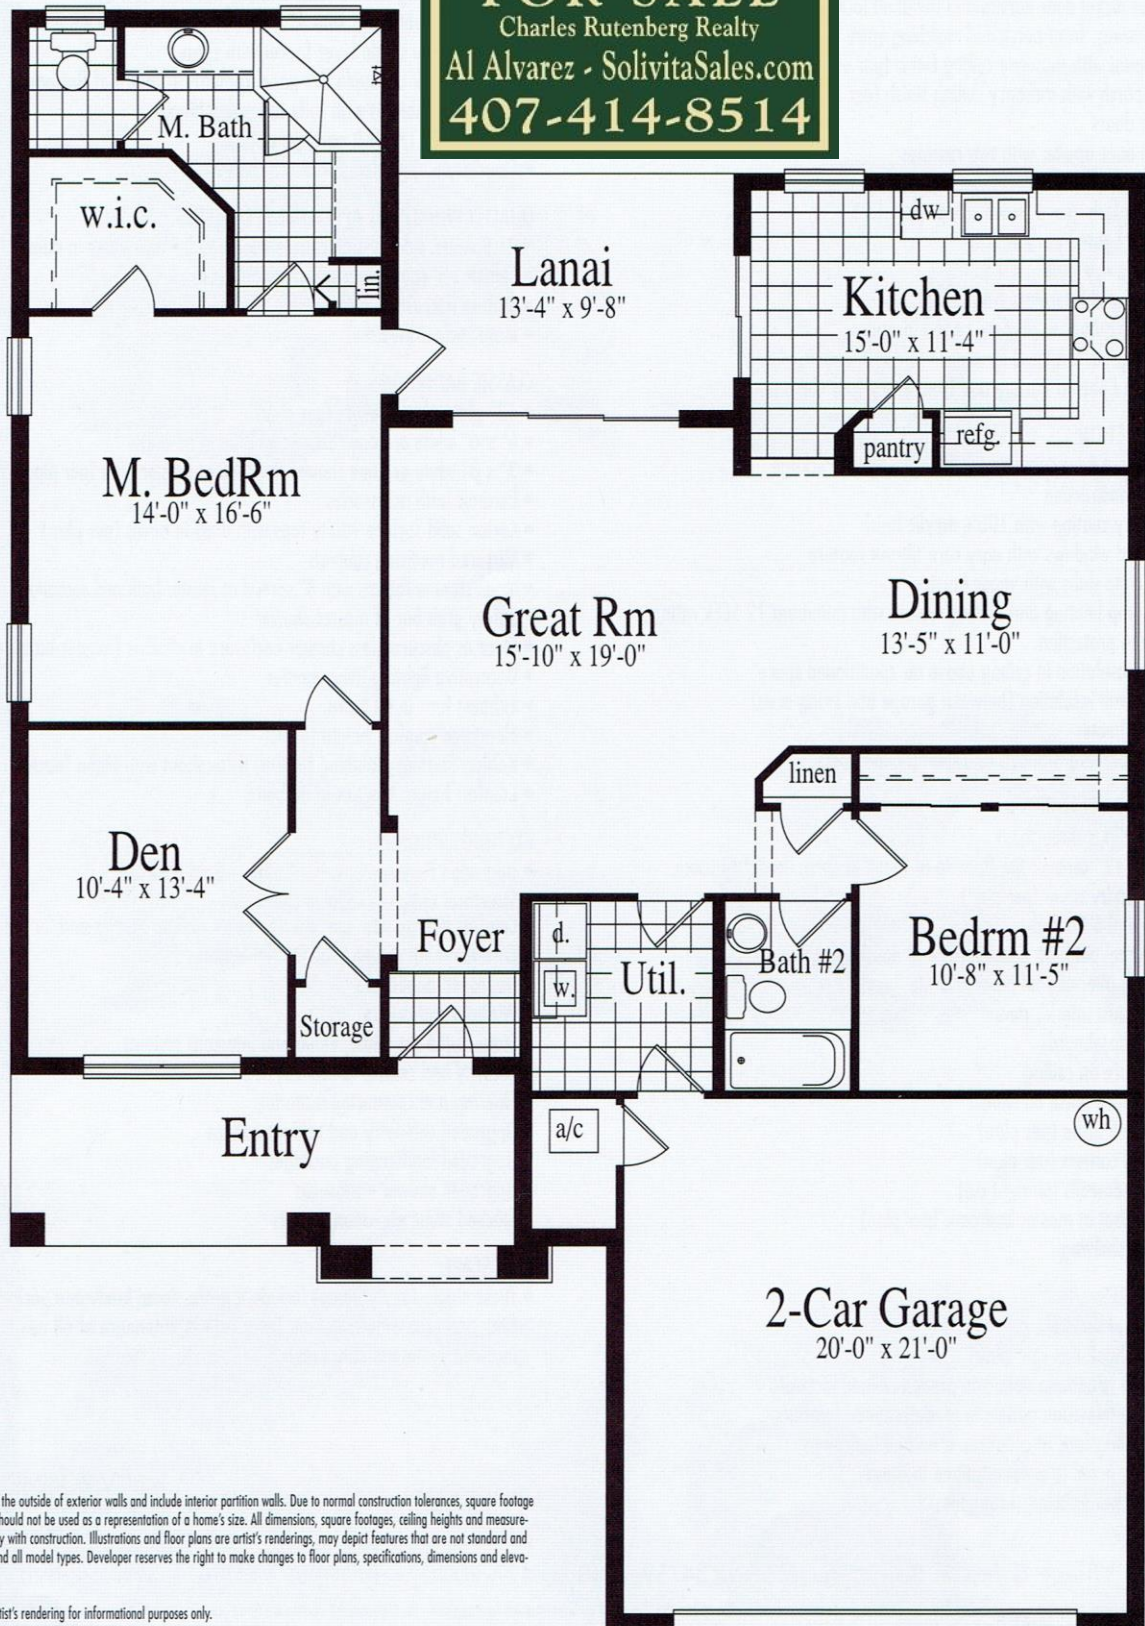

Solivita
FOR SALE
Charles Rutenberg Realty
Al Alvarez - SolivitaSales.com
407-414-8514

1,648 Square Feet of Living Area

- 2 Bedrooms
- 2 Baths
- Den
- 2 Car Garage