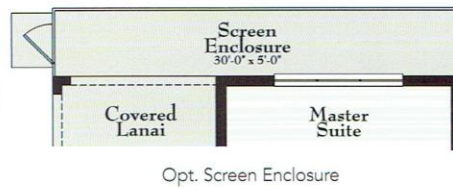

BOLZANO

Solivita
FOR SALE
Charles Rutenberg Realty
Al Alvarez · SolivitaSales.com
407-414-8514

See reverse side for floorplan and options.

BOLZANO

1,648 LIVING AREA SQ. FT. • 2,219 TOTAL SQ. FT. • 2 BEDS + STUDY • 2 BATHS
2-CAR GARAGE

FLOORPLAN

FLOORPLAN OPTIONS

Solivita
FOR SALE
 Charles Rutenberg Realty
 Al Alvarez - SolivitaSales.com
407-414-8514