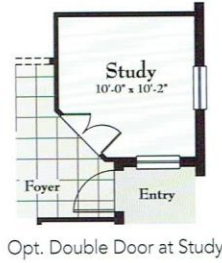

BOLZANO

Solivita
FOR SALE
Charles Rutenberg Realty
Al Alvarez · SolivitaSales.com
407-414-8514

See reverse side for floorplan and options.

BOLZANO

1,648 LIVING AREA SQ. FT. • 2,219 TOTAL SQ. FT. • 2 BEDS + STUDY • 2 BATHS
2-CAR GARAGE

FLOORPLAN

FLOORPLAN OPTIONS

Solivita
FOR SALE
 Charles Rutenberg Realty
 Al Alvarez - SolivitaSales.com
407-414-8514