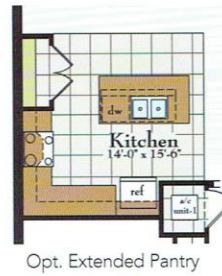

FLOORPLAN OPTIONS

Solivita
FOR SALE
Charles Rutenberg Realty
Al Alvarez - SolivitaSales.com
407-414-8514