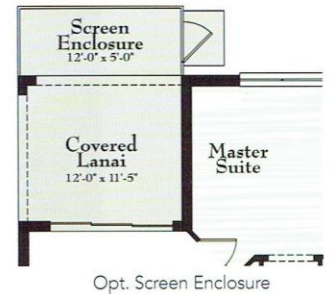

BOLZANO

Solivita
FOR SALE
Charles Rutenberg Realty
Al Alvarez · SolivitaSales.com
407-414-8514

See reverse side for floorplan and options.

BOLZANO

1,648 LIVING AREA SQ. FT. • 2,219 TOTAL SQ. FT. • 2 BEDS + STUDY • 2 BATHS
2-CAR GARAGE

FLOORPLAN

FLOORPLAN OPTIONS

Solivita
FOR SALE
 Charles Rutenberg Realty
 Al Alvarez - SolivitaSales.com
407-414-8514