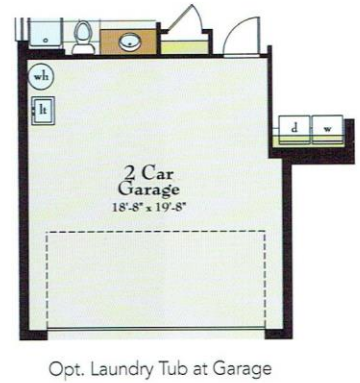

BOLZANO

Solivita
FOR SALE
Charles Rutenberg Realty
Al Alvarez · SolivitaSales.com
407-414-8514

See reverse side for floorplan and options.

BOLZANO

1,648 LIVING AREA SQ. FT. • 2,219 TOTAL SQ. FT. • 2 BEDS + STUDY • 2 BATHS
2-CAR GARAGE

FLOORPLAN

FLOORPLAN OPTIONS

Solivita
FOR SALE
 Charles Rutenberg Realty
 Al Alvarez - SolivitaSales.com
407-414-8514