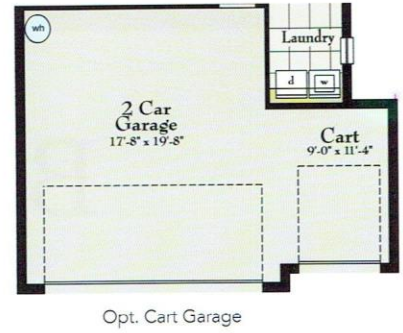

FLOORPLAN OPTIONS

Solivita
FOR SALE
Charles Rutenberg Realty
Al Alvarez - SolivitaSales.com
407-414-8514