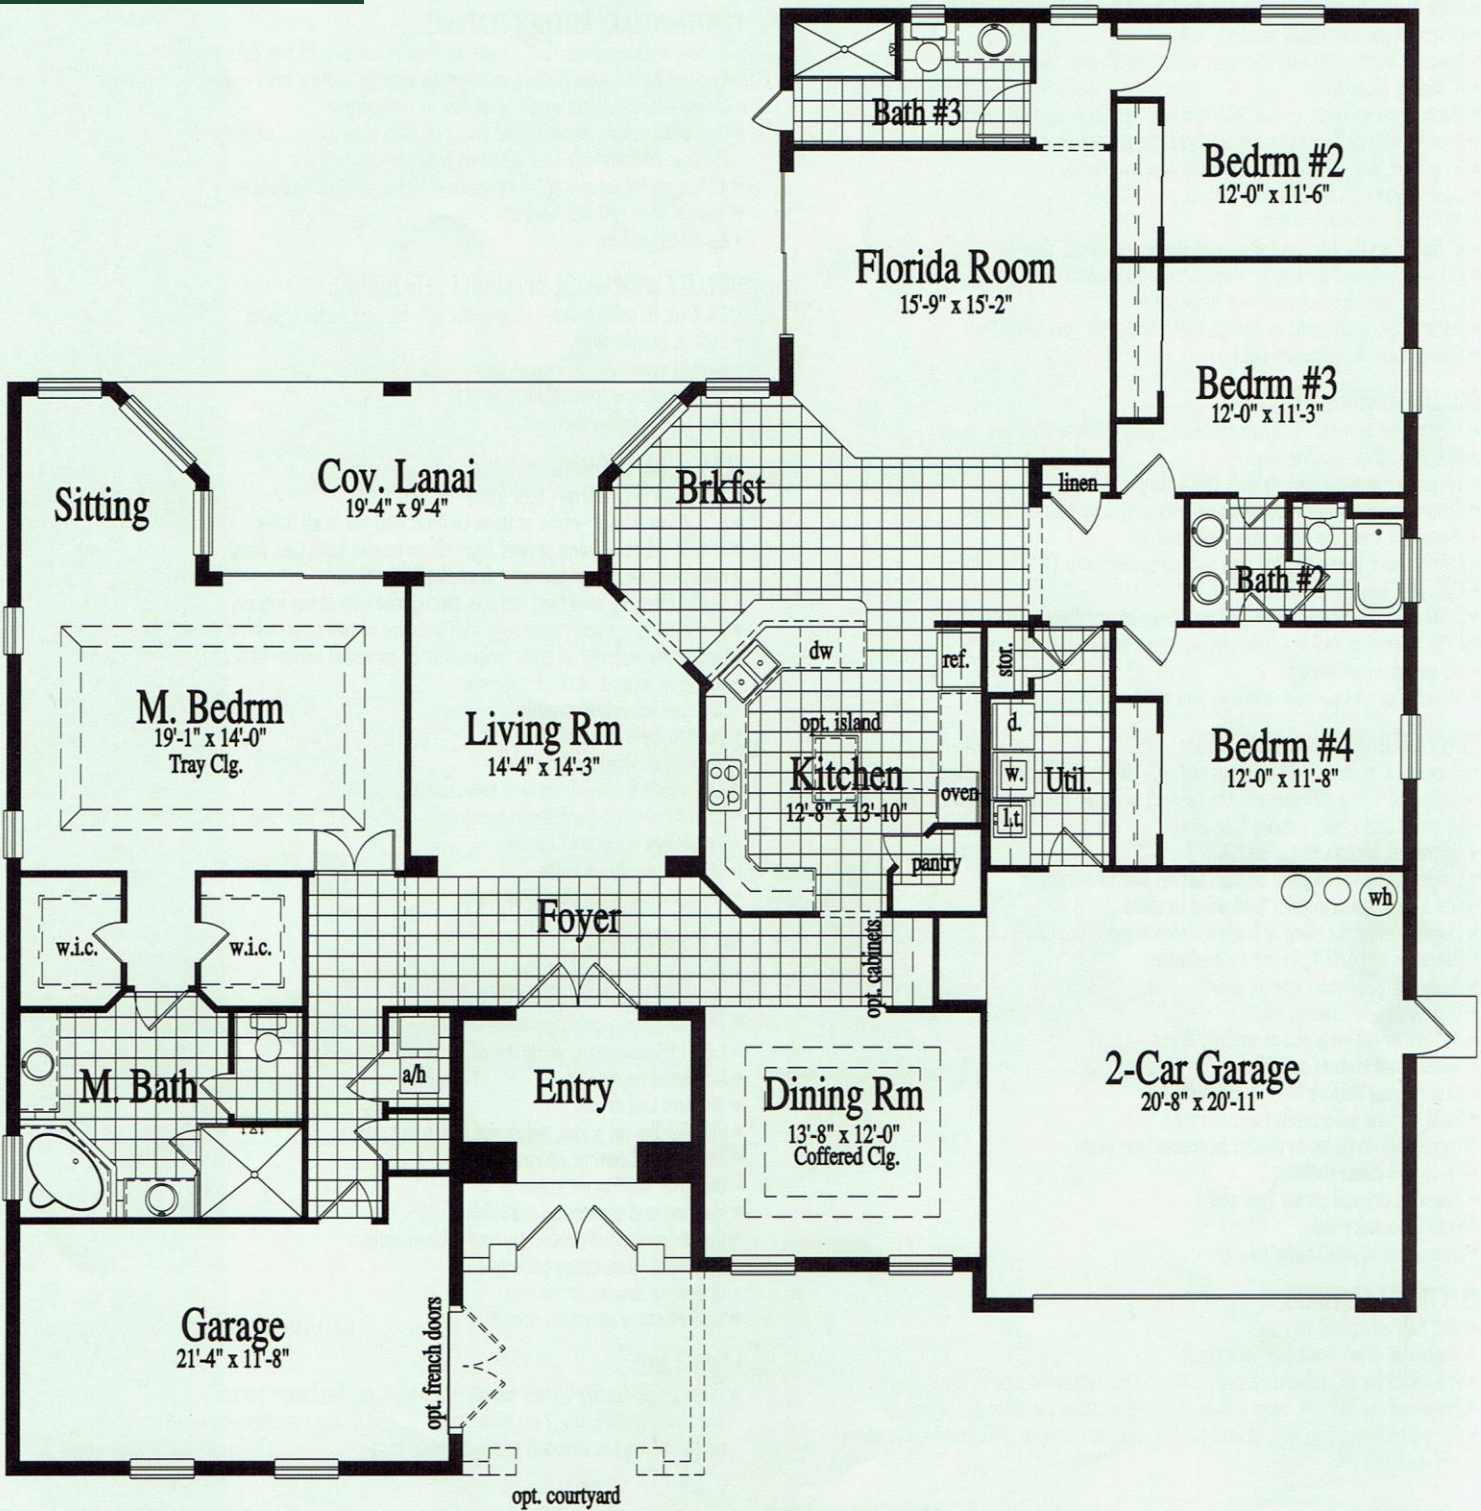

Solivita
FOR SALE
Charles Rutenberg Realty
Al Alvarez - SolivitaSales.com
407-414-8514

2805 Sq. Ft.

Biltmore

Preliminary floor plan. Conceptual artist's rendering for informational purposes only.

2,805 Square Feet of Living Area

- 4 Bedrooms
- 2 Baths
- Florida Room
- 2 Car Garage
- Golf Cart Garage
- Bonus Storage