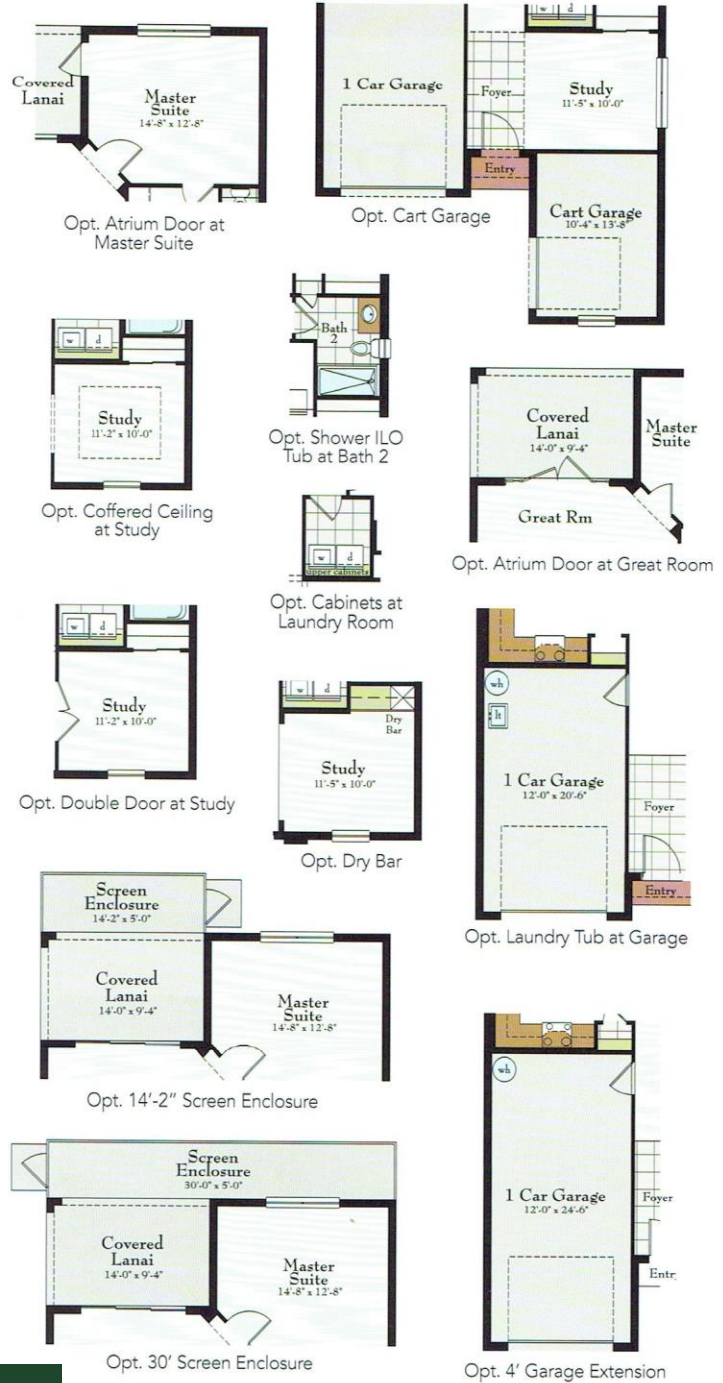

BERGAMO

Solivita
FOR SALE
Charles Rutenberg Realty
Al Alvarez · SolivitaSales.com
407-414-8514

See reverse side for floorplan and options.

BERGAMO

1,583 LIVING AREA SQ. FT. • 2,016 TOTAL SQ. FT. • 2 BEDS + STUDY • 2 BATHS
1-CAR GARAGE

FLOORPLAN

FLOORPLAN OPTIONS

Solivita
FOR SALE
 Charles Rutenberg Realty
 Al Alvarez - SolivitaSales.com
407-414-8514